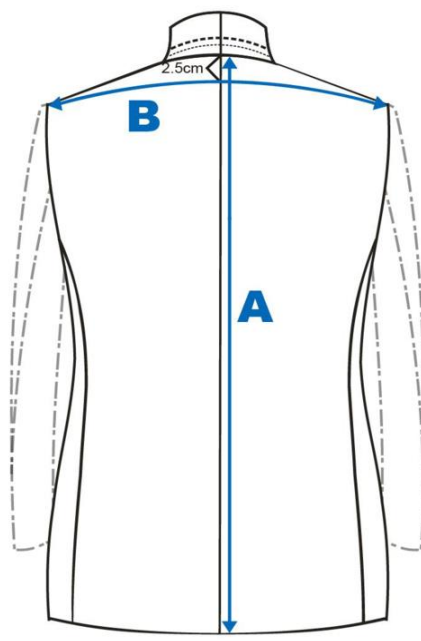

Adjustment Considerations
Soft shoulder -3mm (1/8")
Roped shoulder +3mm
Unconstructed shoulder -3mm
Pleated shoulder +3mm

Adjustment Considerations
Coat Length Adj. = 50% Effect
1 Button: + 1"
3 Button: - 3 1/2" 2.5 Button: -1"
DB 4/6 Button: + 1 1/8" DB 2 Btn: +2 1/4"