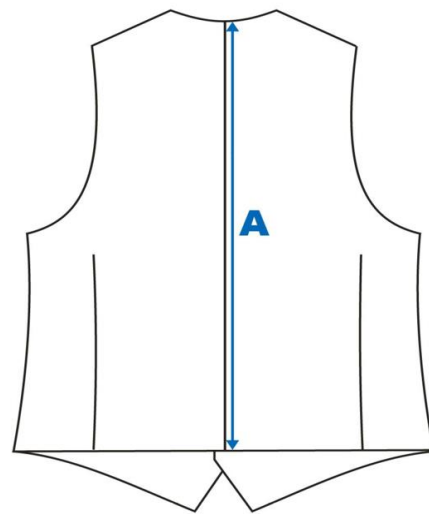

E: Knee Measurement
 Size 50/34R
 S: 30cm from crotch
 R: 33cm from crotch
 L: 35cm from crotch

TROUSER | SUPER SLIM FIT | SHORT LENGTH

Size Euro / Inch	A	B	C	J	E	F	G	Rise (STD)
	1/2 Waist	1/2 Seat	1/2 Crotch	U-Rise	1/2 Knee	1/2 Foot	Outseam Incl. WB	
18 / 24S	33.0	41.7	28.2	53.2	19.0	16.3	91.9	18.9
19 / 26S	35.0	43.7	29.2	54.1	19.6	16.8	93.2	19.2
20 / 28S	37.0	45.7	30.2	55.1	20.2	17.3	94.5	19.5
21 / 30S	39.0	47.7	31.2	56.0	20.8	17.8	95.8	19.8
22 / 32S	41.0	49.7	32.2	57.0	21.4	18.3	97.1	20.1
23 / 33S	43.0	51.7	33.2	57.9	22.0	18.8	98.4	20.4
24 / 34S	45.0	53.7	34.2	58.9	22.6	19.3	99.7	20.7
25 / 36S	47.0	55.7	35.2	59.8	23.2	19.8	101.0	21.0
26 / 38S	49.0	57.7	36.2	60.8	23.8	20.3	102.3	21.3
27 / 40S	51.0	59.7	37.2	61.7	24.4	20.8	103.6	21.6
28 / 41S	53.0	61.7	38.2	62.7	25.0	21.3	104.9	21.9
29 / 42S	55.0	63.7	39.2	63.6	25.6	21.8	106.2	22.2
30 / 44S	57.0	65.7	40.2	64.6	26.2	22.3	107.5	22.5
31 / 46S	59.0	67.7	41.2	65.5	26.8	22.8	107.8	22.8
32 / 47S	61.0	69.7	42.2	66.5	27.4	23.3	108.1	23.1
33 / 48S	63.0	71.7	43.2	67.4	28.0	23.8	108.4	23.4
34 / 50S	65.0	73.7	44.2	68.4	28.6	24.3	108.7	23.7
35 / 52S	67.0	75.7	45.2	69.3	29.2	24.8	109.0	24.0

E: Knee Measurement
 Size 50/34R
 S: 30cm from crotch
 R: 33cm from crotch
 L: 35cm from crotch

WAISTCOAT | SUPER SLIM FIT | REGULAR LENGTH

Size Euro / Inch	A Back Length	B 1/2 Waist	M 5B Top Button	F 1/2 Chest	O Front Length
38 / 32R	49.0	37.5	28.6	39.5	54.8
40 / 33R	50.0	39.5	29.3	41.5	55.8
42 / 34R	51.0	41.5	30.0	43.5	56.8
44 / 35R	52.0	43.5	30.7	45.5	57.8
46 / 37R	53.0	45.5	31.4	47.5	58.8
48 / 38R	54.0	47.5	32.1	49.5	59.8
50 / 40R	55.0	49.5	32.7	51.5	60.8
52 / 42R	56.0	51.5	33.4	53.5	61.8
54 / 43R	57.0	53.5	34.1	55.5	62.8
56 / 44R	58.0	55.5	34.8	57.5	63.8
58 / 46R	59.0	57.5	35.5	59.5	64.8
60 / 48R	60.0	59.5	36.2	61.5	65.8
62 / 50R	60.5	61.5	37.0	63.5	66.8
64 / 51R	61.0	63.5	37.7	65.5	67.8
66 / 52R	61.5	65.5	38.4	67.5	68.8
68 / 54R	62.0	67.5	39.1	69.5	69.8
70 / 55R	62.5	69.5	39.9	71.5	70.8