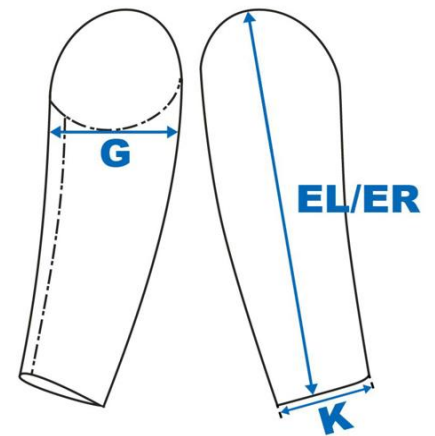

*** Sleeve Length Outside Adjustment Considerations**

- Soft shoulder -3mm (1/8")
- Roped shoulder +3mm
- Unconstructed shoulder -3mm
- Pleated shoulder +3mm

*** Top Button Position Adjustment Considerations**

- Coat Length Adj. = 50% Effect
- 1 Button: + 2.5cm
- 3 Button: - 9cm 2.5 Button: - 2.5cm
- DB 4/6 Button: + 3cm DB 2 Btn: +6cm

JACKET | SUPER SLIM FIT | SHORT LENGTH

	A	O	B	J	D	L	E	G	K	
Size Euro / Inch	Back Length	Front Length	Shoulder Width	1/2 Chest	1/2 Waist	1/2 Seat	Sleeve Outside*	1/2 Upperarm	1/2 Cuff	Top Button *
18 / 28S	64.0	66.0	37.2	41.0	38.0	42.8	57.6	16.5	11.2	36.7
19 / 30S	65.0	67.0	38.3	43.0	40.0	44.8	58.4	17.0	11.5	37.4
20 / 32S	66.0	68.0	39.3	45.0	42.0	46.9	59.3	17.4	11.8	38.1
21 / 34S	67.0	69.0	40.4	47.0	44.0	48.9	60.1	17.9	12.1	38.8
22 / 35S	68.0	70.0	41.4	49.0	46.0	50.9	61.0	18.3	12.4	39.5
23 / 37S	69.0	71.0	42.5	51.0	48.0	52.9	61.8	18.8	12.7	40.2
24 / 38S	70.0	72.0	43.5	53.0	50.0	54.9	62.7	19.2	13.0	40.9
25 / 40S	71.0	73.0	44.6	55.0	52.0	56.9	63.5	19.7	13.3	41.6
26 / 42S	72.0	74.0	45.7	57.0	54.0	58.9	64.4	20.1	13.6	42.3
27 / 43S	73.0	75.0	46.7	59.0	56.0	60.9	65.2	20.6	13.9	43.0
28 / 44S	74.0	76.0	47.8	61.0	58.0	62.9	66.1	21.0	14.2	43.7
29 / 46S	75.0	77.0	48.8	63.0	60.0	64.9	66.9	21.5	14.5	44.4
30 / 48S	76.0	78.0	49.9	65.0	62.0	66.9	67.8	21.9	14.8	45.1
31 / 50S	76.5	78.5	51.0	67.0	64.0	68.9	68.1	22.4	15.1	45.8
32 / 51S	77.0	79.0	52.0	69.0	66.0	70.9	68.5	22.8	15.4	46.5
33 / 52S	77.5	79.5	53.1	71.0	68.0	72.9	68.8	23.3	15.7	47.2
34 / 54S	78.0	80.0	54.1	73.0	70.0	74.9	69.1	23.7	16.0	47.9
35 / 55S	78.5	80.5	55.2	75.0	72.0	76.9	69.5	24.2	16.3	48.6

Adjustment Considerations
Soft shoulder -3mm (1/8")
Roped shoulder +3mm
Unconstructed shoulder -3mm
Pleated shoulder +3mm

Adjustment Considerations
Coat Length Adj. = 50% Effect
1 Button: + 2.5cm
3 Button: - 9cm 2.5 Button: - 2.5cm
DB 4/6 Button: + 3cm DB 2 Btn: +6cm