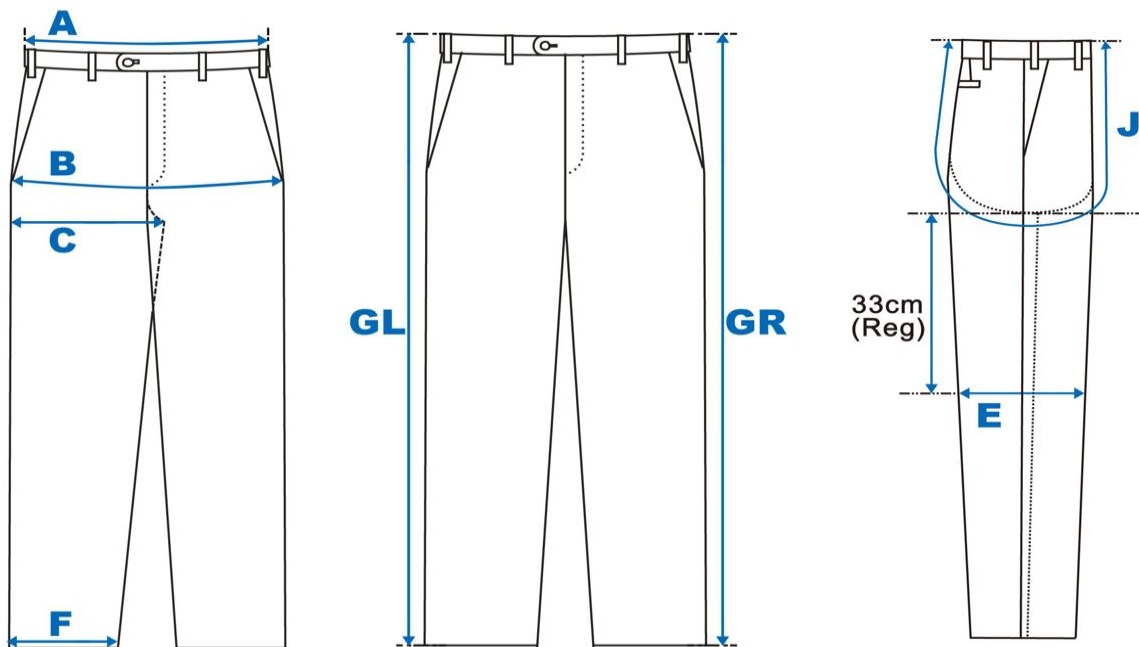

TROUSER | SUPER SLIM FIT | LONG LENGTH

Size Euro / Inch	A	B	C	J	E	F	G	Rise (STD)
	1/2 Waist	1/2 Seat	1/2 Crotch	U-Rise	1/2 Knee	1/2 Foot	Outseam Incl. WB	
74 / 26L	32.0	41.0	28.4	56.3	19.0	16.3	102.2	20.2
78 / 27L	34.0	43.0	29.4	57.3	19.6	16.8	103.5	20.5
82 / 28L	36.0	45.0	30.4	58.2	20.2	17.3	104.8	20.8
86 / 29L	38.0	47.0	31.4	59.2	20.8	17.8	106.1	21.1
90 / 32L	40.0	49.0	32.4	60.1	21.4	18.3	107.4	21.4
94 / 33L	42.0	51.0	33.4	61.1	22.0	18.8	108.7	21.7
98 / 34L	44.0	53.0	34.4	62.0	22.6	19.3	110.0	22.0
102 / 36L	46.0	55.0	35.4	63.0	23.2	19.8	111.3	22.3
106 / 38L	48.0	57.0	36.4	63.9	23.8	20.3	112.6	22.6
110 / 40L	50.0	59.0	37.4	64.9	24.4	20.8	113.9	22.9
114 / 41L	52.0	61.0	38.4	65.8	25.0	21.3	115.2	23.2
118 / 42L	54.0	63.0	39.4	66.8	25.6	21.8	116.5	23.5
122 / 44L	56.0	65.0	40.4	67.7	26.2	22.3	116.8	23.8
126 / 46L	58.0	67.0	41.4	68.7	26.8	22.8	117.1	24.1
130 / 47L	60.0	69.0	42.4	69.6	27.4	23.3	117.4	24.4
134 / 48L	62.0	71.0	43.4	70.6	28.0	23.8	117.7	24.7
138 / 50L	64.0	73.0	44.4	71.5	28.6	24.3	118.0	25.0

E: Knee Measurement
Size 50/34R
S: 30cm from crotch
R: 33cm from crotch
L: 35cm from crotch