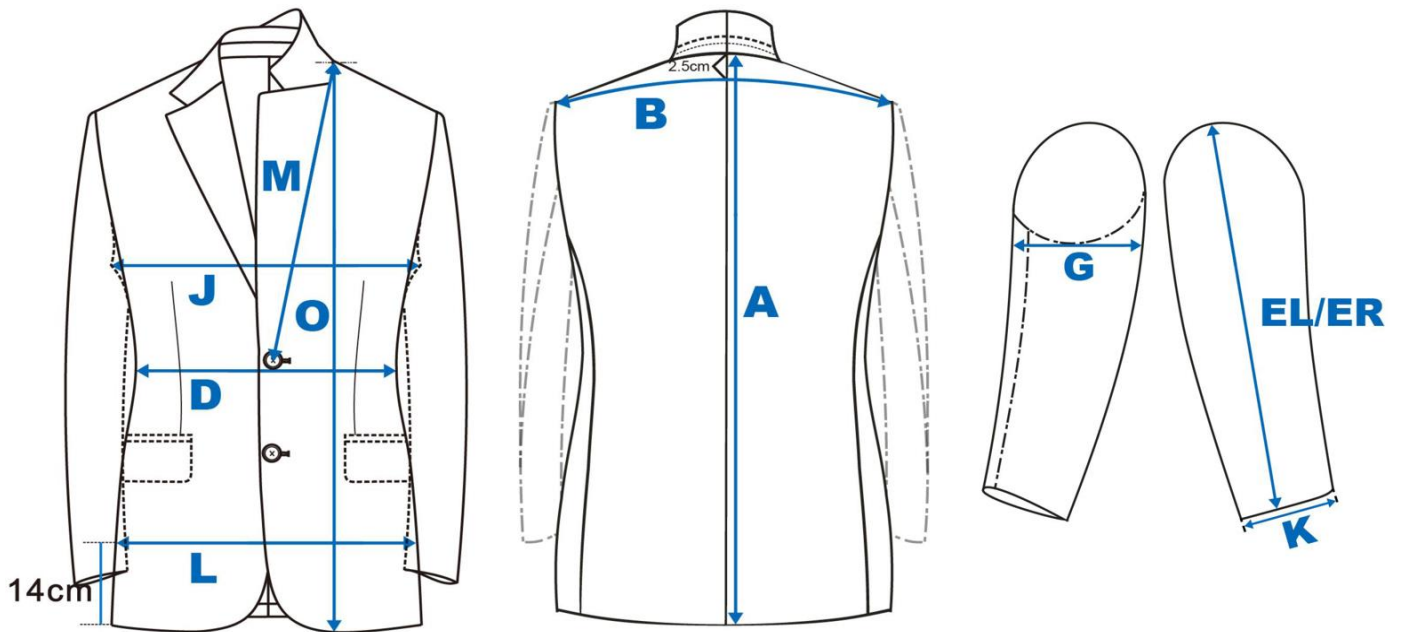

JACKET | SUPER SLIM FIT | REGULAR LENGTH

Size Euro / Inch	A	O	B	J	D	L	E	G	K	Top Button *
	Back Length	Front Length	Shoulder Width	1/2 Chest	1/2 Waist	1/2 Seat	Sleeve Outside*	1/2 Upperarm	1/2 Cuff	
38 / 32R	68.0	70.0	38.2	42.7	38.0	42.8	60.8	17.1	11.5	38.4
40 / 33R	69.0	71.0	39.3	44.7	40.0	44.8	61.7	17.5	11.8	39.1
42 / 34R	70.0	72.0	40.4	46.7	42.0	46.9	62.6	17.9	12.1	39.8
44 / 35R	71.0	73.0	41.4	48.7	44.0	48.9	63.5	18.3	12.4	40.5
46 / 37R	72.0	74.0	42.5	50.7	46.0	50.9	64.3	18.8	12.7	41.2
48 / 38R	73.0	75.0	43.5	52.7	48.0	52.9	65.2	19.2	13.0	41.9
50 / 40R	74.0	76.0	44.6	54.7	50.0	54.9	66.0	19.7	13.3	42.6
52 / 42R	75.0	77.0	45.7	56.7	52.0	56.9	66.9	20.1	13.6	43.3
54 / 43R	76.0	78.0	46.7	58.7	54.0	58.9	67.7	20.6	13.9	44.0
56 / 44R	77.0	79.0	47.8	60.7	56.0	60.9	68.6	21.0	14.2	44.7
58 / 46R	78.0	80.0	48.8	62.7	58.0	62.9	69.4	21.5	14.5	45.4
60 / 48R	79.0	81.0	49.9	64.7	60.0	64.9	70.3	21.9	14.8	46.1
62 / 50R	79.5	81.5	51.0	66.7	62.0	66.9	70.6	22.4	15.1	46.8
64 / 51R	80.0	82.0	52.0	68.7	64.0	68.9	71.0	22.8	15.4	47.5
66 / 52R	80.5	82.5	53.1	70.7	66.0	70.9	71.3	23.3	15.7	48.2
68 / 54R	81.0	83.0	54.1	72.7	68.0	72.9	71.6	23.7	16.0	48.9
70 / 55R	81.5	83.5	55.2	74.7	70.0	74.9	72.0	24.2	16.3	49.6

* Sleeve Length Outside Adjustment Considerations

- Soft shoulder -3mm
- Roped shoulder +3mm
- Unconstructed shoulder -3mm
- Pleated shoulder +3mm

* Top Button Position Adjustment Considerations

Coat Length Adj. = 50% Effect

- 1 Button: + 2.5cm
- 3 Button: - 9cm   2.5 Button: - 2.5cm
- DB 4/6 Button: + 3cm   DB 2 Btn: +6cm