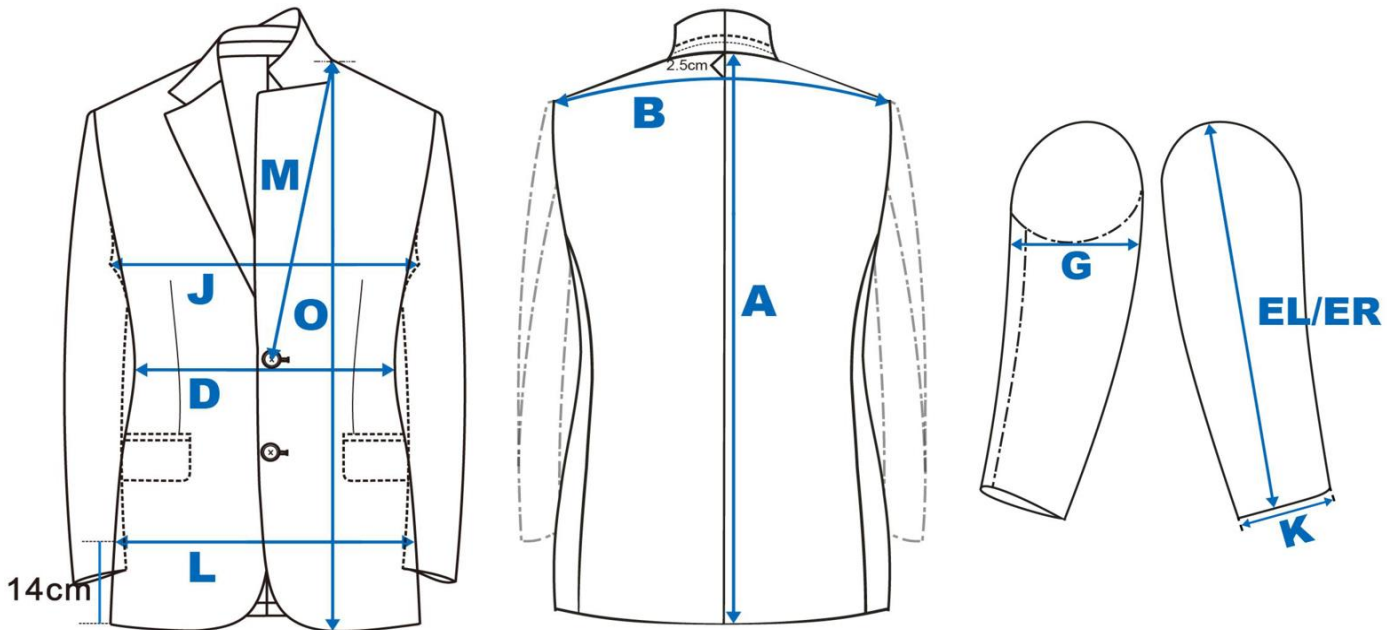

*** Sleeve Length Outside Adjustment Considerations**

- Soft shoulder -3mm
- Roped shoulder +3mm
- Unconstructed shoulder -3mm
- Pleated shoulder +3mm

*** Top Button Position Adjustment Considerations**

Coat Length Adj. = 50% Effect

- 1 Button: + 2.5cm
- 3 Button: - 9cm 2.5 Button: - 2.5cm
- DB 4/6 Button: + 3cm DB 2 Btn: +6cm

JACKET | SUPER SLIM FIT | LONG LENGTH

Size Euro / Inch	A Back Length	O Front Length	B Shoulder Width	J 1/2 Chest	D 1/2 Waist	L 1/2 Seat	E Sleeve Outside*	G 1/2 Upperarm	K 1/2 Cuff	Top Button *
74 / 32L	71.0	73.0	38.4	42.0	37.0	42.0	63.3	17.1	11.5	39.4
78 / 33L	72.0	74.0	39.4	44.0	39.0	44.0	64.2	17.5	11.8	40.1
82 / 34L	73.0	75.0	40.4	46.0	41.0	46.0	65.1	18.7	12.1	40.8
86 / 35L	74.0	76.0	41.4	48.0	43.0	48.0	66.0	19.1	12.4	41.5
90 / 37L	75.0	77.0	42.5	50.0	45.0	50.0	66.8	19.6	12.7	42.2
94 / 38L	76.0	78.0	43.5	52.0	47.0	52.0	67.7	20.0	13.0	42.9
98 / 40L	77.0	79.0	44.6	54.0	49.0	54.0	68.5	20.5	13.3	43.6
102 / 42L	78.0	80.0	45.7	56.0	51.0	56.0	69.4	20.9	13.6	44.3
106 / 43L	79.0	81.0	46.7	58.0	53.0	58.0	70.2	21.4	13.9	45.0
110 / 44L	80.0	82.0	47.8	60.0	55.0	60.0	71.1	21.8	14.2	45.7
114 / 46L	81.0	83.0	48.8	62.0	57.0	62.0	71.9	22.3	14.5	46.4
118 / 48L	82.0	84.0	49.9	64.0	59.0	64.0	72.8	22.7	14.8	47.1
122 / 50L	82.5	84.5	51.0	66.0	61.0	66.0	73.1	23.2	15.1	47.8
126 / 51L	83.0	85.0	52.0	68.0	63.0	68.0	73.5	23.6	15.4	48.5
130 / 52L	83.5	85.5	53.1	70.0	65.0	70.0	73.8	24.1	15.7	49.2
134 / 54L	84.0	86.0	54.1	72.0	67.0	72.0	74.1	24.5	16.0	49.9
138 / 55L	84.5	86.5	55.2	74.0	69.0	74.0	74.5	25.0	16.3	50.6