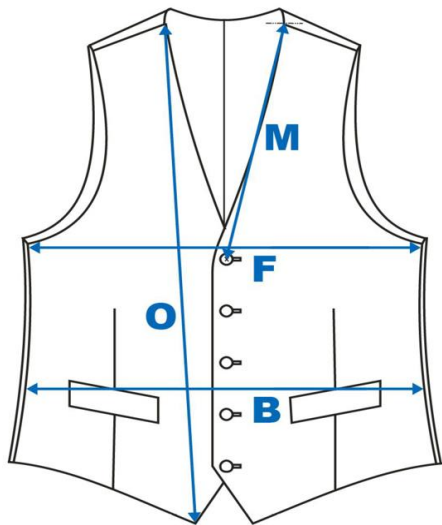

E: Knee Measurement
 Size 50/34R
 S: 30cm from crotch
 R: 33cm from crotch
 L: 35cm from crotch

TROUSER | SUPER SLIM FIT | SHORT LENGTH

Size Euro / Inch	A	B	C	J	E	F	G	Rise (STD)
	1/2 Waist	1/2 Seat	1/2 Crotch	U-Rise	1/2 Knee	1/2 Foot	Outseam Incl. WB	
18 / 24S	33.0	41.7	28.2	53.2	19.0	16.3	91.9	18.9
19 / 26S	35.0	43.7	29.2	54.1	19.6	16.8	93.2	19.2
20 / 28S	37.0	45.7	30.2	55.1	20.2	17.3	94.5	19.5
21 / 30S	39.0	47.7	31.2	56.0	20.8	17.8	95.8	19.8
22 / 32S	41.0	49.7	32.2	57.0	21.4	18.3	97.1	20.1
23 / 33S	43.0	51.7	33.2	57.9	22.0	18.8	98.4	20.4
24 / 34S	45.0	53.7	34.2	58.9	22.6	19.3	99.7	20.7
25 / 36S	47.0	55.7	35.2	59.8	23.2	19.8	101.0	21.0
26 / 38S	49.0	57.7	36.2	60.8	23.8	20.3	102.3	21.3
27 / 40S	51.0	59.7	37.2	61.7	24.4	20.8	103.6	21.6
28 / 41S	53.0	61.7	38.2	62.7	25.0	21.3	104.9	21.9
29 / 42S	55.0	63.7	39.2	63.6	25.6	21.8	106.2	22.2
30 / 44S	57.0	65.7	40.2	64.6	26.2	22.3	107.5	22.5
31 / 46S	59.0	67.7	41.2	65.5	26.8	22.8	107.8	22.8
32 / 47S	61.0	69.7	42.2	66.5	27.4	23.3	108.1	23.1
33 / 48S	63.0	71.7	43.2	67.4	28.0	23.8	108.4	23.4
34 / 50S	65.0	73.7	44.2	68.4	28.6	24.3	108.7	23.7
35 / 52S	67.0	75.7	45.2	69.3	29.2	24.8	109.0	24.0

E: Knee Measurement
 Size 50/34R
 S: 30cm from crotch
 R: 33cm from crotch
 L: 35cm from crotch

WAISTCOAT | SUPER SLIM FIT | REGULAR LENGTH

Size Euro / Inch	A Back Length	B 1/2 Waist	M 5B Top Button	F 1/2 Chest	O Front Length
38 / 32R	49.0	37.5	28.6	39.5	54.8
40 / 33R	50.0	39.5	29.3	41.5	55.8
42 / 34R	51.0	41.5	30.0	43.5	56.8
44 / 35R	52.0	43.5	30.7	45.5	57.8
46 / 37R	53.0	45.5	31.4	47.5	58.8
48 / 38R	54.0	47.5	32.1	49.5	59.8
50 / 40R	55.0	49.5	32.7	51.5	60.8
52 / 42R	56.0	51.5	33.4	53.5	61.8
54 / 43R	57.0	53.5	34.1	55.5	62.8
56 / 44R	58.0	55.5	34.8	57.5	63.8
58 / 46R	59.0	57.5	35.5	59.5	64.8
60 / 48R	60.0	59.5	36.2	61.5	65.8
62 / 50R	60.5	61.5	37.0	63.5	66.8
64 / 51R	61.0	63.5	37.7	65.5	67.8
66 / 52R	61.5	65.5	38.4	67.5	68.8
68 / 54R	62.0	67.5	39.1	69.5	69.8
70 / 55R	62.5	69.5	39.9	71.5	70.8