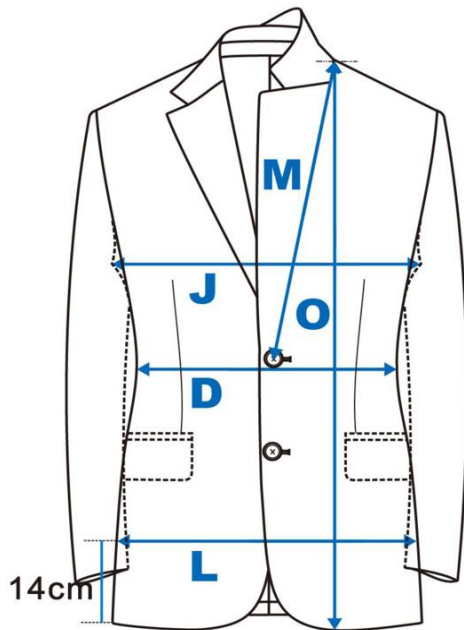

*** Sleeve Length Outside Adjustment Considerations**

- Soft shoulder -3mm (1/8")
- Roped shoulder +3mm
- Unconstructed shoulder -3mm
- Pleated shoulder +3mm

*** Top Button Position Adjustment Considerations**

- Coat Length Adj. = 50% Effect
- 1 Button: + 2.5cm
- 3 Button: - 9cm 2.5 Button: - 2.5cm
- DB 4/6 Button: + 3cm DB 2 Btn: +6cm

JACKET | SUPER SLIM FIT | SHORT LENGTH

	A	O	B	J	D	L	E	G	K	
Size Euro / Inch	Back Length	Front Length	Shoulder Width	1/2 Chest	1/2 Waist	1/2 Seat	Sleeve Outside*	1/2 Upperarm	1/2 Cuff	Top Button *
18 / 28S	64.0	66.0	37.2	41.0	38.0	42.8	57.6	16.5	11.2	36.7
19 / 30S	65.0	67.0	38.3	43.0	40.0	44.8	58.4	17.0	11.5	37.4
20 / 32S	66.0	68.0	39.3	45.0	42.0	46.9	59.3	17.4	11.8	38.1
21 / 34S	67.0	69.0	40.4	47.0	44.0	48.9	60.1	17.9	12.1	38.8
22 / 35S	68.0	70.0	41.4	49.0	46.0	50.9	61.0	18.3	12.4	39.5
23 / 37S	69.0	71.0	42.5	51.0	48.0	52.9	61.8	18.8	12.7	40.2
24 / 38S	70.0	72.0	43.5	53.0	50.0	54.9	62.7	19.2	13.0	40.9
25 / 40S	71.0	73.0	44.6	55.0	52.0	56.9	63.5	19.7	13.3	41.6
26 / 42S	72.0	74.0	45.7	57.0	54.0	58.9	64.4	20.1	13.6	42.3
27 / 43S	73.0	75.0	46.7	59.0	56.0	60.9	65.2	20.6	13.9	43.0
28 / 44S	74.0	76.0	47.8	61.0	58.0	62.9	66.1	21.0	14.2	43.7
29 / 46S	75.0	77.0	48.8	63.0	60.0	64.9	66.9	21.5	14.5	44.4
30 / 48S	76.0	78.0	49.9	65.0	62.0	66.9	67.8	21.9	14.8	45.1
31 / 50S	76.5	78.5	51.0	67.0	64.0	68.9	68.1	22.4	15.1	45.8
32 / 51S	77.0	79.0	52.0	69.0	66.0	70.9	68.5	22.8	15.4	46.5
33 / 52S	77.5	79.5	53.1	71.0	68.0	72.9	68.8	23.3	15.7	47.2
34 / 54S	78.0	80.0	54.1	73.0	70.0	74.9	69.1	23.7	16.0	47.9
35 / 55S	78.5	80.5	55.2	75.0	72.0	76.9	69.5	24.2	16.3	48.6