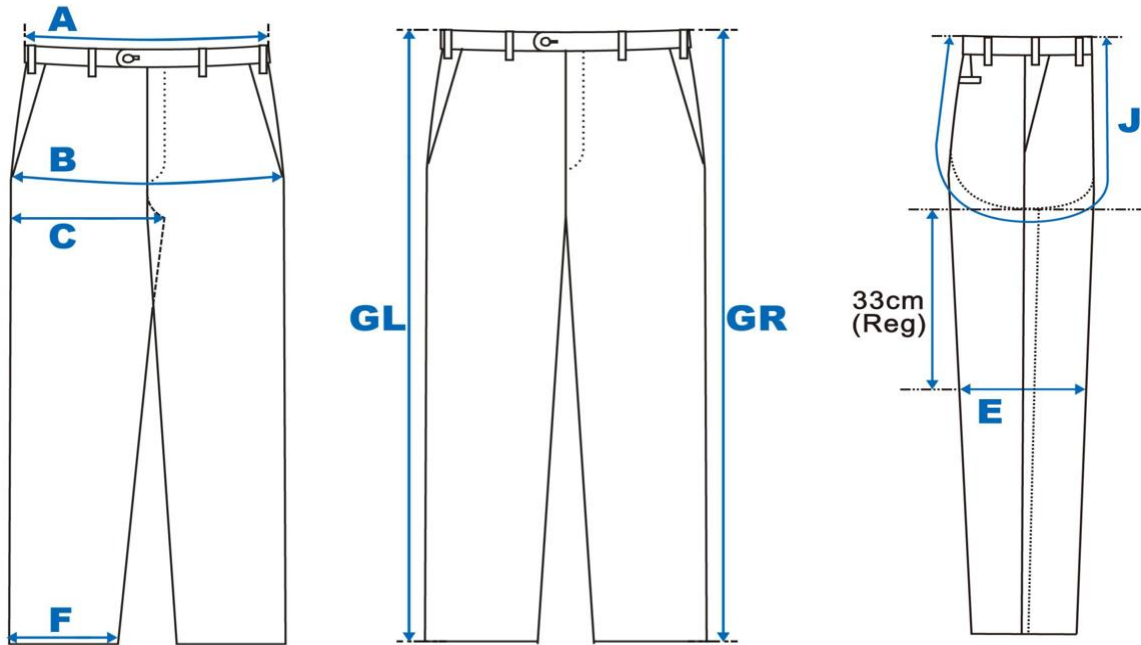

E: Knee Measurement
 Size 50/34R
 S: 30cm from crotch
 R: 33cm from crotch
 L: 35cm from crotch

TROUSER | SUPER SLIM FIT | LONG LENGTH

Size Euro / Inch	A	B	C	J	E	F	G	Rise (STD)
	1/2 Waist	1/2 Seat	1/2 Crotch	U-Rise	1/2 Knee	1/2 Foot	Outseam Incl. WB	
74 / 26L	32.0	41.0	28.4	56.3	19.0	16.3	102.2	20.2
78 / 27L	34.0	43.0	29.4	57.3	19.6	16.8	103.5	20.5
82 / 28L	36.0	45.0	30.4	58.2	20.2	17.3	104.8	20.8
86 / 29L	38.0	47.0	31.4	59.2	20.8	17.8	106.1	21.1
90 / 32L	40.0	49.0	32.4	60.1	21.4	18.3	107.4	21.4
94 / 33L	42.0	51.0	33.4	61.1	22.0	18.8	108.7	21.7
98 / 34L	44.0	53.0	34.4	62.0	22.6	19.3	110.0	22.0
102 / 36L	46.0	55.0	35.4	63.0	23.2	19.8	111.3	22.3
106 / 38L	48.0	57.0	36.4	63.9	23.8	20.3	112.6	22.6
110 / 40L	50.0	59.0	37.4	64.9	24.4	20.8	113.9	22.9
114 / 41L	52.0	61.0	38.4	65.8	25.0	21.3	115.2	23.2
118 / 42L	54.0	63.0	39.4	66.8	25.6	21.8	116.5	23.5
122 / 44L	56.0	65.0	40.4	67.7	26.2	22.3	116.8	23.8
126 / 46L	58.0	67.0	41.4	68.7	26.8	22.8	117.1	24.1
130 / 47L	60.0	69.0	42.4	69.6	27.4	23.3	117.4	24.4
134 / 48L	62.0	71.0	43.4	70.6	28.0	23.8	117.7	24.7
138 / 50L	64.0	73.0	44.4	71.5	28.6	24.3	118.0	25.0

E: Knee Measurement
 Size 50/34R
 S: 30cm from crotch
 R: 33cm from crotch
 L: 35cm from crotch

WAISTCOAT | SUPER SLIM FIT | REGULAR LENGTH

Size Euro / Inch	A Back Length	B 1/2 Waist	M 5B Top Button	F 1/2 Chest	O Front Length
38 / 32R	49.0	37.5	28.6	39.5	54.8
40 / 33R	50.0	39.5	29.3	41.5	55.8
42 / 34R	51.0	41.5	30.0	43.5	56.8
44 / 35R	52.0	43.5	30.7	45.5	57.8
46 / 37R	53.0	45.5	31.4	47.5	58.8
48 / 38R	54.0	47.5	32.1	49.5	59.8
50 / 40R	55.0	49.5	32.7	51.5	60.8
52 / 42R	56.0	51.5	33.4	53.5	61.8
54 / 43R	57.0	53.5	34.1	55.5	62.8
56 / 44R	58.0	55.5	34.8	57.5	63.8
58 / 46R	59.0	57.5	35.5	59.5	64.8
60 / 48R	60.0	59.5	36.2	61.5	65.8
62 / 50R	60.5	61.5	37.0	63.5	66.8
64 / 51R	61.0	63.5	37.7	65.5	67.8
66 / 52R	61.5	65.5	38.4	67.5	68.8
68 / 54R	62.0	67.5	39.1	69.5	69.8
70 / 55R	62.5	69.5	39.9	71.5	70.8