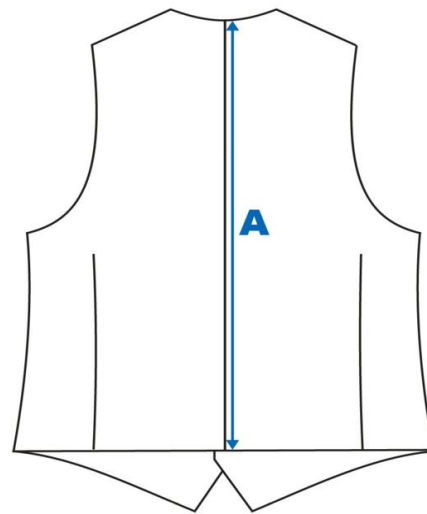

E: Knee Measurement
 Size 50/34R
 S: 30cm from crotch
 R: 33cm from crotch
 L: 35cm from crotch

WAISTCOAT | SUPER SLIM FIT | REGULAR LENGTH

Size Euro / Inch	A Back Length	B 1/2 Waist	M 5B Top Button	F 1/2 Chest	O Front Length
38 / 32R	49.0	37.5	28.6	39.5	54.8
40 / 33R	50.0	39.5	29.3	41.5	55.8
42 / 34R	51.0	41.5	30.0	43.5	56.8
44 / 35R	52.0	43.5	30.7	45.5	57.8
46 / 37R	53.0	45.5	31.4	47.5	58.8
48 / 38R	54.0	47.5	32.1	49.5	59.8
50 / 40R	55.0	49.5	32.7	51.5	60.8
52 / 42R	56.0	51.5	33.4	53.5	61.8
54 / 43R	57.0	53.5	34.1	55.5	62.8
56 / 44R	58.0	55.5	34.8	57.5	63.8
58 / 46R	59.0	57.5	35.5	59.5	64.8
60 / 48R	60.0	59.5	36.2	61.5	65.8
62 / 50R	60.5	61.5	37.0	63.5	66.8
64 / 51R	61.0	63.5	37.7	65.5	67.8
66 / 52R	61.5	65.5	38.4	67.5	68.8
68 / 54R	62.0	67.5	39.1	69.5	69.8
70 / 55R	62.5	69.5	39.9	71.5	70.8

WAISTCOAT | SUPER SLIM FIT | LONG LENGTH

	A	B	M	F	O
Size Euro / Inch	Back Length	1/2 Waist	5B Top Button	1/2 Chest	Front Length
74 / 32L	52.0	36.5	28.6	38.5	57.8
78 / 33L	53.0	38.5	29.3	40.5	58.8
82 / 34L	54.0	40.5	30.0	42.5	59.8
86 / 35L	55.0	42.5	30.7	44.5	60.8
90 / 37L	56.0	44.5	31.4	46.5	61.8
94 / 38L	57.0	46.5	32.1	48.5	62.8
98 / 40L	58.0	48.5	32.7	50.5	63.8
102 / 42L	59.0	50.5	33.4	52.5	64.8
106 / 43L	60.0	52.5	34.1	54.5	65.8
110 / 44L	61.0	54.5	34.8	56.5	66.8
114 / 46L	62.0	56.5	35.5	58.5	67.8
118 / 48L	63.0	58.5	36.2	60.5	68.8
122 / 50L	63.5	60.5	37.0	62.5	69.8
126 / 51L	64.0	62.5	37.7	64.5	70.8
130 / 52L	64.5	64.5	38.4	66.5	71.8
134 / 54L	65.0	66.5	39.1	68.5	72.8
138 / 55L	65.5	68.5	39.9	70.5	73.8