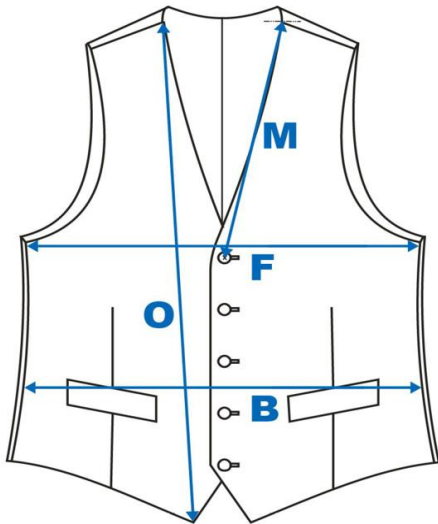

E: Knee Measurement
 Size 50/34R
 S: 30cm from crotch
 R: 33cm from crotch
 L: 35cm from crotch

WAISTCOAT | SUPER SLIM FIT | REGULAR LENGTH

Size Euro / Inch	A Back Length	B 1/2 Waist	M 5B Top Button	F 1/2 Chest	O Front Length
38 / 32R	49.0	37.5	28.6	39.5	54.8
40 / 33R	50.0	39.5	29.3	41.5	55.8
42 / 34R	51.0	41.5	30.0	43.5	56.8
44 / 35R	52.0	43.5	30.7	45.5	57.8
46 / 37R	53.0	45.5	31.4	47.5	58.8
48 / 38R	54.0	47.5	32.1	49.5	59.8
50 / 40R	55.0	49.5	32.7	51.5	60.8
52 / 42R	56.0	51.5	33.4	53.5	61.8
54 / 43R	57.0	53.5	34.1	55.5	62.8
56 / 44R	58.0	55.5	34.8	57.5	63.8
58 / 46R	59.0	57.5	35.5	59.5	64.8
60 / 48R	60.0	59.5	36.2	61.5	65.8
62 / 50R	60.5	61.5	37.0	63.5	66.8
64 / 51R	61.0	63.5	37.7	65.5	67.8
66 / 52R	61.5	65.5	38.4	67.5	68.8
68 / 54R	62.0	67.5	39.1	69.5	69.8
70 / 55R	62.5	69.5	39.9	71.5	70.8

WAISTCOAT | SUPER SLIM FIT | LONG LENGTH

	A	B	M	F	O
Size Euro / Inch	Back Length	1/2 Waist	5B Top Button	1/2 Chest	Front Length
74 / 32L	52.0	36.5	28.6	38.5	57.8
78 / 33L	53.0	38.5	29.3	40.5	58.8
82 / 34L	54.0	40.5	30.0	42.5	59.8
86 / 35L	55.0	42.5	30.7	44.5	60.8
90 / 37L	56.0	44.5	31.4	46.5	61.8
94 / 38L	57.0	46.5	32.1	48.5	62.8
98 / 40L	58.0	48.5	32.7	50.5	63.8
102 / 42L	59.0	50.5	33.4	52.5	64.8
106 / 43L	60.0	52.5	34.1	54.5	65.8
110 / 44L	61.0	54.5	34.8	56.5	66.8
114 / 46L	62.0	56.5	35.5	58.5	67.8
118 / 48L	63.0	58.5	36.2	60.5	68.8
122 / 50L	63.5	60.5	37.0	62.5	69.8
126 / 51L	64.0	62.5	37.7	64.5	70.8
130 / 52L	64.5	64.5	38.4	66.5	71.8
134 / 54L	65.0	66.5	39.1	68.5	72.8
138 / 55L	65.5	68.5	39.9	70.5	73.8