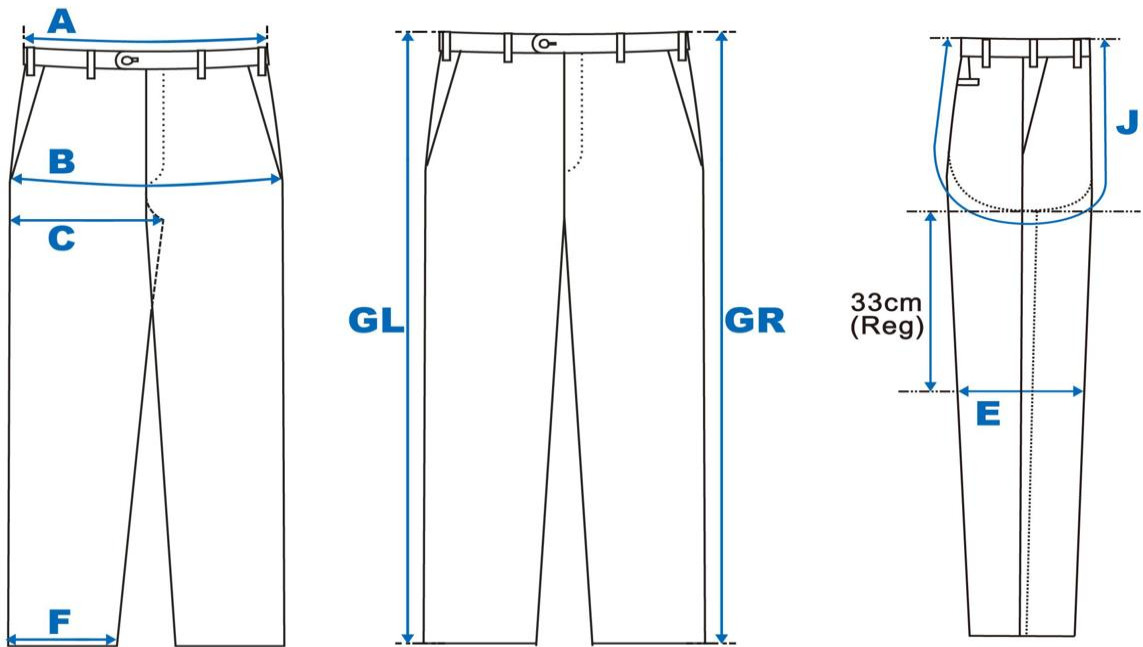

TROUSER | SUPER SLIM FIT | REGULAR LENGTH

Size Euro / Inch	A	B	C	J	E	F	G	Rise (STD)
	1/2 Waist	1/2 Seat	1/2 Crotch	U-Rise	1/2 Knee	1/2 Foot	Outseam Incl. WB	
38 / 24R	33.0	42.0	28.7	55.3	19.2	16.5	97.7	19.7
40 / 26R	35.0	44.0	29.7	56.3	19.8	17.0	99.0	20.0
42 / 28R	37.0	46.0	30.7	57.2	20.4	17.5	100.3	20.3
44 / 30R	39.0	48.0	31.7	58.2	21.0	18.0	101.6	20.6
46 / 32R	41.0	50.0	32.7	59.1	21.6	18.5	102.9	20.9
48 / 33R	43.0	52.0	33.7	60.1	22.2	19.0	104.2	21.2
50 / 34R	45.0	54.0	34.7	61.0	22.8	19.5	105.5	21.5
52 / 36R	47.0	56.0	35.7	62.0	23.4	20.0	107.3	21.8
54 / 38R	49.0	58.0	36.7	62.9	24.0	20.5	108.1	22.1
56 / 40R	51.0	60.0	37.7	63.9	24.6	21.0	109.4	22.4
58 / 41R	53.0	62.0	38.7	64.8	25.2	21.5	110.7	22.7
60 / 42R	55.0	64.0	39.7	65.8	25.8	22.0	112.0	23.0
62 / 44R	57.0	66.0	40.7	66.7	26.4	22.5	112.3	23.3
64 / 46R	59.0	68.0	41.7	67.6	27.0	23.0	112.6	23.6
66 / 47R	61.0	70.0	42.7	68.6	27.6	23.5	112.9	23.9
68 / 48R	63.0	72.0	43.7	69.6	28.2	24.0	113.2	24.2
70 / 50R	65.0	74.0	44.7	70.5	28.8	24.5	113.5	24.5

E: Knee Measurement
Size 50/34R
S: 30cm from crotch
R: 33cm from crotch
L: 35cm from crotch