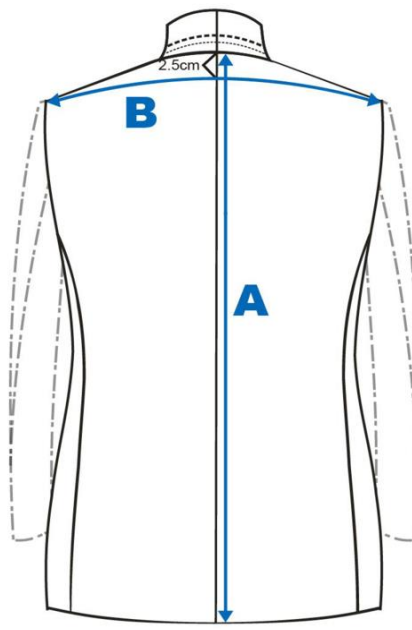

Adjustment Considerations
Soft shoulder -3mm (1/8")
Roped shoulder +3mm
Unconstructed shoulder -3mm
Pleated shoulder +3mm

Adjustment Considerations
Coat Length Adj. = 50% Effect
1 Button: + 2.5cm
3 Button: - 9cm 2.5 Button: - 2.5cm
DB 4/6 Button: + 3cm DB 2 Btn: +6cm