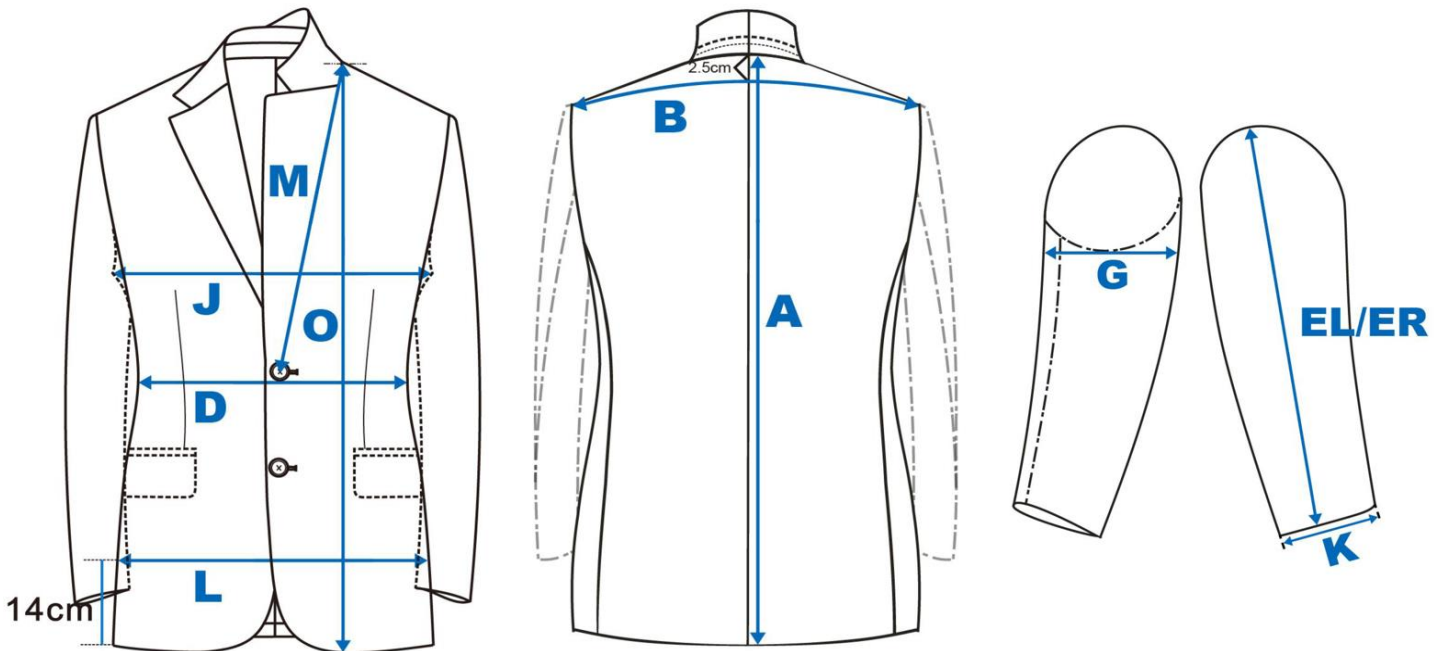

JACKET | SLIM FIT | LONG LENGTH

Size Euro / Inch	A Back Length	O Front Length	B Shoulder Width	J 1/2 Chest	D 1/2 Waist	L 1/2 Seat	E Sleeve Outside*	G 1/2 Upperarm	K 1/2 Cuff	M Top Button *
82 / 34L	29 1/2	30 1/4	16 1/4	19 5/8	16 1/8	18 1/4	24 7/8	7 3/8	5 3/8	17
86 / 35L	29 7/8	30 5/8	16 3/4	20 3/8	16 7/8	19	25 1/4	7 1/2	5 1/2	17 3/8
90 / 37L	30 3/8	31	17 1/8	21 1/8	17 3/4	19 3/4	25 1/2	7 3/4	5 5/8	17 5/8
94 / 38L	30 3/4	31 3/8	17 1/2	21 7/8	18 1/2	20 5/8	25 7/8	7 7/8	5 5/8	17 7/8
98 / 40L	31 1/8	31 3/4	18	22 3/4	19 1/4	21 3/8	26 1/8	8 1/8	5 3/4	18 1/8
102 / 42L	31 1/2	32 1/8	18 3/8	23 1/2	20 1/8	22 1/8	26 1/2	8 1/4	5 7/8	18 3/8
106 / 43L	31 7/8	32 1/2	18 3/4	24 1/4	20 7/8	23	26 7/8	8 1/2	5 7/8	18 3/4
110 / 44L	32 1/4	33	19 1/4	25 1/8	21 5/8	23 3/4	27 1/4	8 5/8	6	19
114 / 46L	32 5/8	33 3/8	19 5/8	25 7/8	22 1/2	24 1/2	27 1/2	8 7/8	6 1/8	19 1/4
118 / 48L	33 1/8	33 3/4	20	26 5/8	23 1/4	25 3/8	27 7/8	9	6 1/8	19 1/2
122 / 50L	33 1/4	33 7/8	20 1/2	27 1/2	24	26 1/8	28	9 1/8	6 1/4	19 3/4
126 / 51L	33 1/2	34 1/8	20 7/8	28 1/4	24 3/4	26 7/8	28 1/8	9 3/8	6 1/4	20 1/8
130 / 52L	33 5/8	34 3/8	21 1/4	29	25 5/8	27 5/8	28 1/4	9 1/2	6 3/8	20 3/8
134 / 54L	33 7/8	34 1/2	21 3/4	29 3/4	26 3/8	28 1/2	28 3/8	9 5/8	6 1/2	20 5/8
138 / 55L	34	34 3/4	22 1/8	30 5/8	27 1/8	29 1/4	28 1/2	9 7/8	6 1/2	20 7/8

* Sleeve Length Outside Adjustment Considerations
Soft shoulder -3mm (1/8")
Roped shoulder +3mm
Unconstructed shoulder -3mm
Pleated shoulder +3mm

* Top Button Position Adjustment Considerations
Coat Length Adj. = 50% Effect
1 Button SHAWL: + 1"
3 Button: - 3 1/2" 2.5 Button: -1"
DB 4/6 Button: + 1 1/8" DB 2 Btn: +2 1/4"